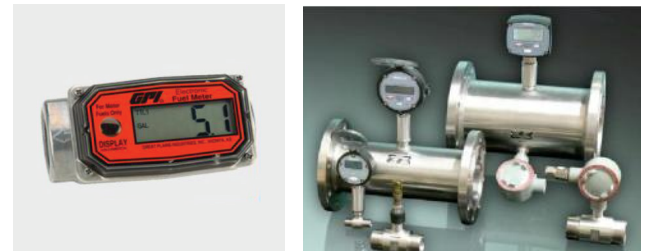

Metering Solutions

Custody Transfer Solutions through Turbine, PD, Mass Flow and Ultra Sonic Meters.
Control Valves, Presets, TAS Systems

RMG Ultra Sonic Natural Gas Meter Regulators and Safety Shut-off Valves

Honeywell Additive Injectors, Micro Dose Units,
Pipeline Injection, Master Meters

Chemical and Water Turbine Meters

Densitometers • Viscometers • BS&W Montiors • LACT / Blending / Loading Skids

366 Circle Freeway Drive | Cincinnati OH 45246